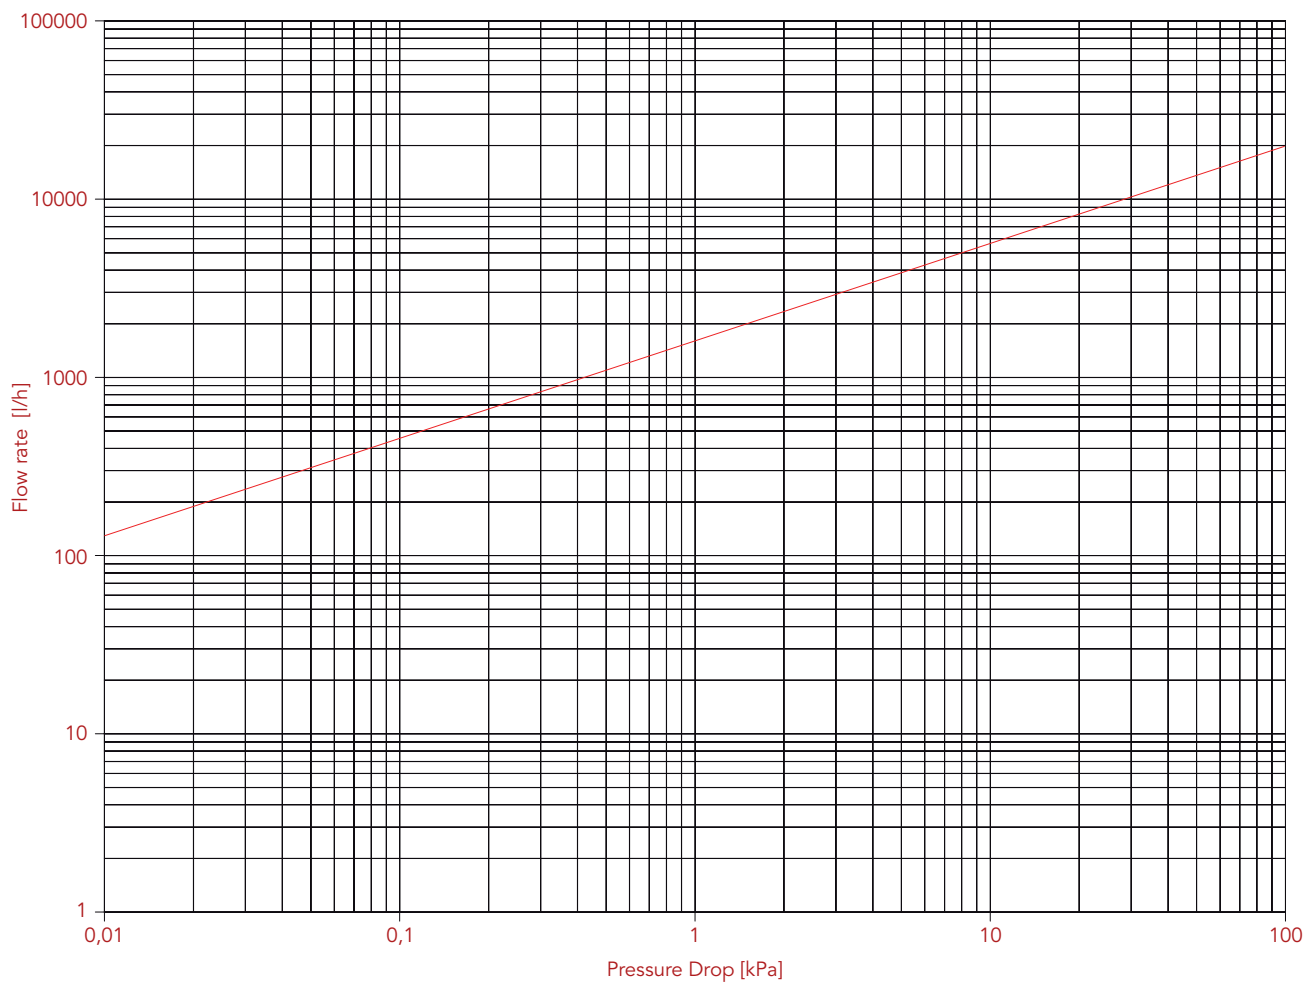

# LOSS WITH WATER DIAGRAM

Art: 510 26x3

MISURE	510 26x3
Kv	19,83