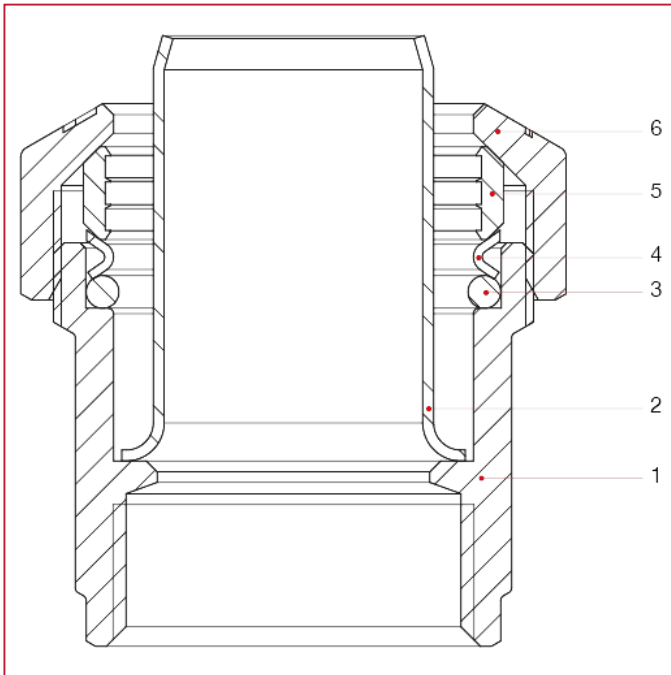

VX FITTINGS FOR POLYETHYLENE PIPES

010 Straight female connector

MATERIALS

POS.	DESCRIPTION	N.	MATERIAL
1	Body	1	Brass CW617N
2	Liner	1	Stainless steel AISI 304
3	O-ring	1	NBR
4	O-Ring pushing washer	1	Stainless steel AISI 304
5	Fastening ring	1	Brass CW617N
6	Tightening nut	1	Brass CW617N