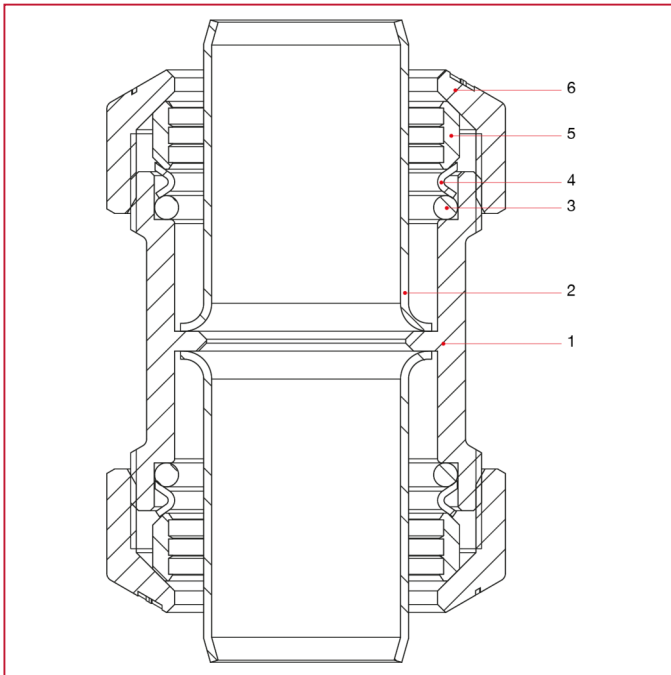

VX FITTINGS FOR POLYETHYLENE PIPES

020 Straight coupling

MATERIALS

POS.	DESCRIPTION	N.	MATERIAL
1	Body	1	Brass CW617N
2	Liner	2	Stainless steel AISI 304
3	O-ring	2	NBR
4	O-Ring pushing washer	2	Stainless steel AISI 304
5	Fastening ring	2	Brass CW617N
6	Tightening nut	2	Brass CW617N