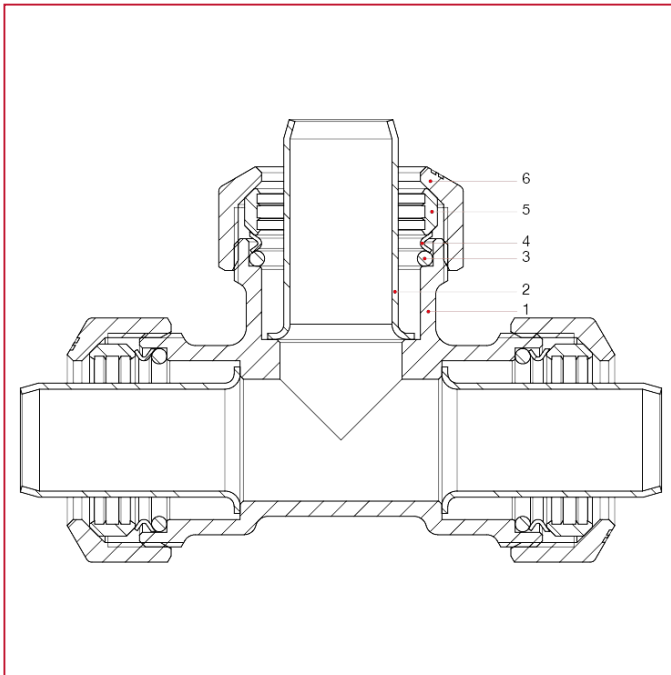

VX FITTINGS FOR POLYETHYLENE PIPES

030 Equal T coupling

MATERIALS

POS.	DESCRIPTION	N.	MATERIAL
1	Body	1	Brass CW617N
2	Liner	3	Stainless steel AISI 304
3	O-ring	3	NBR
4	O-Ring pushing washer	3	Stainless steel AISI 304
5	Fastening ring	3	Brass CW617N
6	Tightening nut	3	Brass CW617N