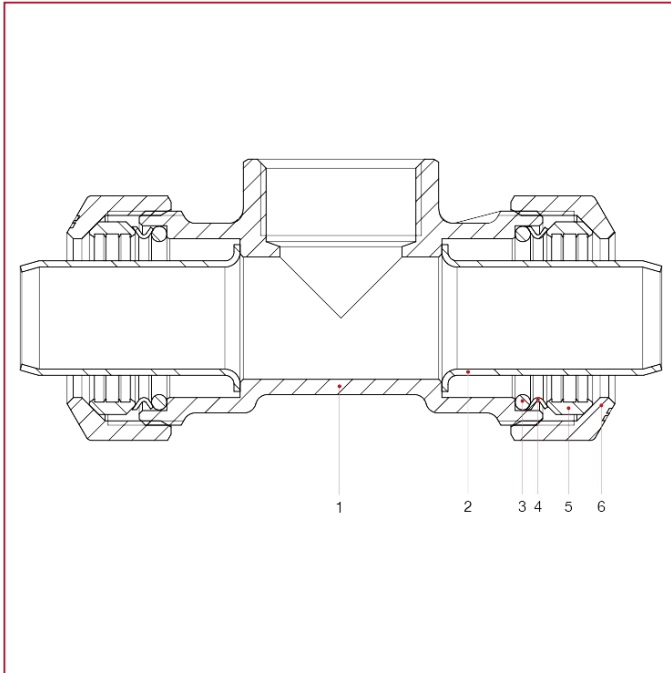

# VX FITTINGS FOR POLYETHYLENE PIPES

## 035 Female branch T coupling

### MATERIALS

| POS. | DESCRIPTION           | N. | MATERIAL                 |
|------|-----------------------|----|--------------------------|
| 1    | Body                  | 1  | Brass CW617N             |
| 2    | Liner                 | 2  | Stainless steel AISI 304 |
| 3    | O-ring                | 2  | NBR                      |
| 4    | O-Ring pushing washer | 2  | Stainless steel AISI 304 |
| 5    | Fastening ring        | 2  | Brass CW617N             |
| 6    | Tightening nut        | 2  | Brass CW617N             |