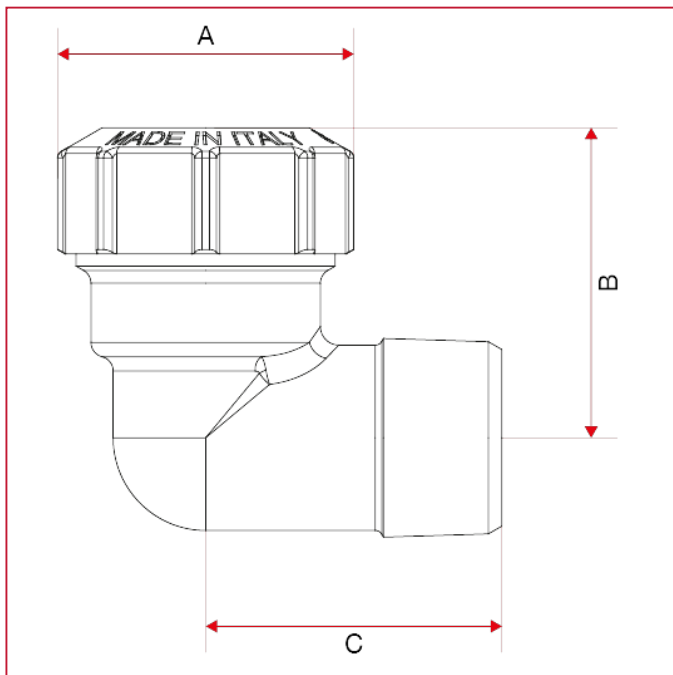

VX FITTINGS FOR POLYETHYLENE PIPES

040 Male elbow

OVERALL DIMENSIONS

	1/2"x20	3/4"x25	1"x32	1"1/4x40	1"1/2x50	2"x63
DN	15	20	25	32	40	50
A	34	40	50	61	71	89
B	37	42	50	60	68	87
C	36	40	47,5	55,5	62,5	76