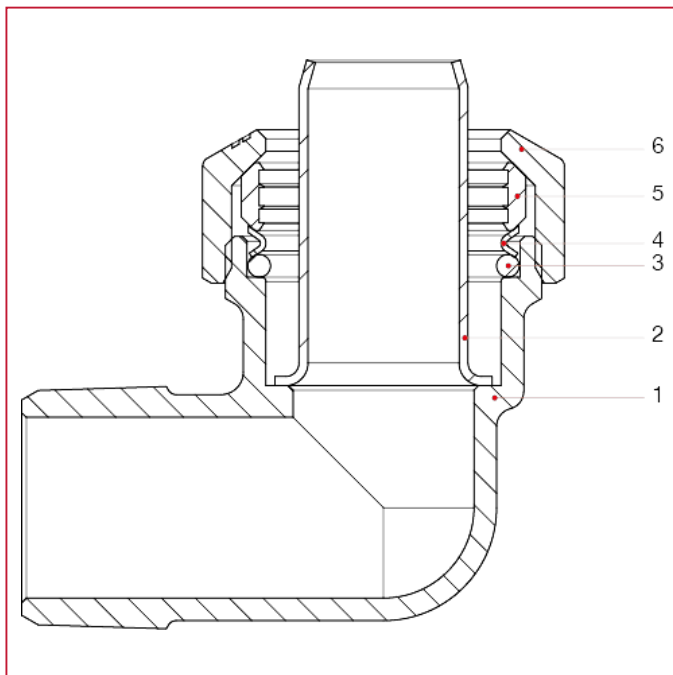

VX FITTINGS FOR POLYETHYLENE PIPES

040 Male elbow

MATERIALS

POS.	DESCRIPTION	N.	MATERIAL
1	Body	1	Brass CW617N
2	Liner	1	Stainless steel AISI 304
3	O-ring	1	NBR
4	O-Ring pushing washer	1	Stainless steel AISI 304
5	Fastening ring	1	Nickel-plated brass CW617N
6	Tightening nut	1	Brass CW617N