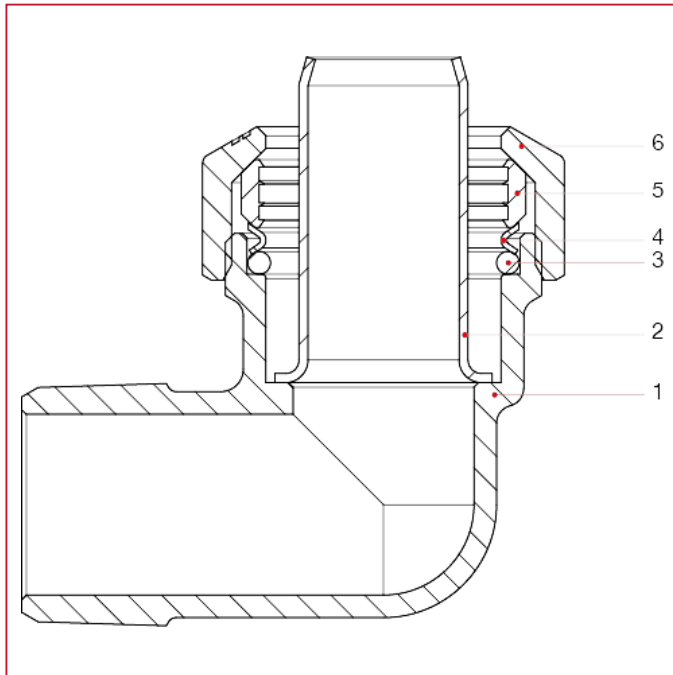

VX FITTINGS FOR POLYETHYLENE PIPES

040 Male elbow

MATERIALS

POS.	DESCRIPTION	N.	MATERIAL
1	Body	1	Brass CW617N
2	Liner	1	Stainless steel AISI 304
3	O-ring	1	NBR
4	O-Ring pushing washer	1	Stainless steel AISI 304
5	Fastening ring	1	Brass CW617N
6	Tightening nut	1	Brass CW617N