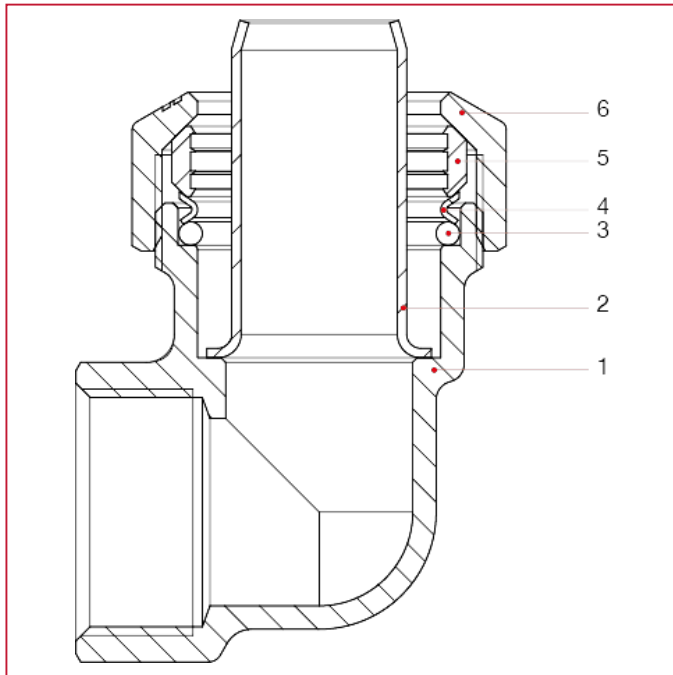

# VX FITTINGS FOR POLYETHYLENE PIPES

## 045 Female elbow

### MATERIALS

POS.	DESCRIPTION	N.	MATERIAL
1	Body	1	Brass CW617N
2	Liner	1	Stainless steel AISI 304
3	O-ring	1	NBR
4	O-Ring pushing washer	1	Stainless steel AISI 304
5	Fastening ring	1	Brass CW617N
6	Tightening nut	1	Brass CW617N