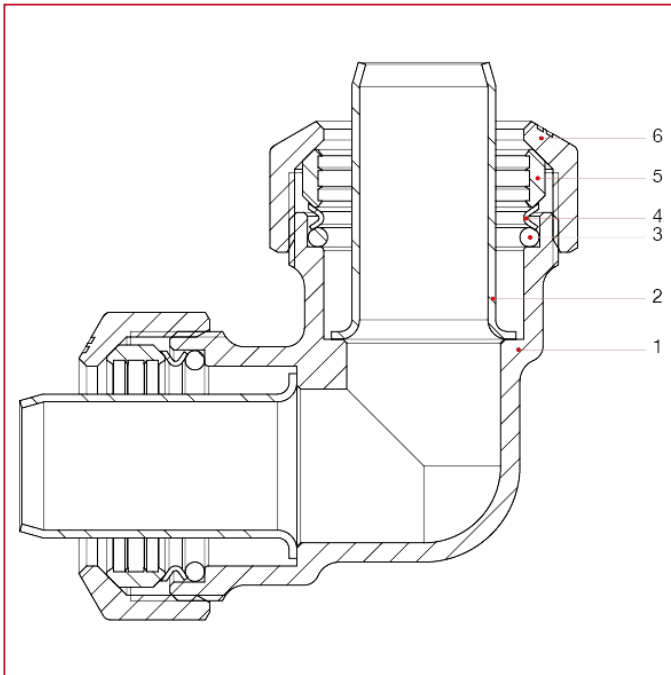

# VX FITTINGS FOR POLYETHYLENE PIPES

## 050 Elbow coupling

### MATERIALS

POS.	DESCRIPTION	N.	MATERIAL
1	Body	1	Brass CW617N
2	Liner	2	Stainless steel AISI 304
3	O-ring	2	NBR
4	O-Ring pushing washer	2	Stainless steel AISI 304
5	Fastening ring	2	Brass CW617N
6	Tightening nut	2	Brass CW617N