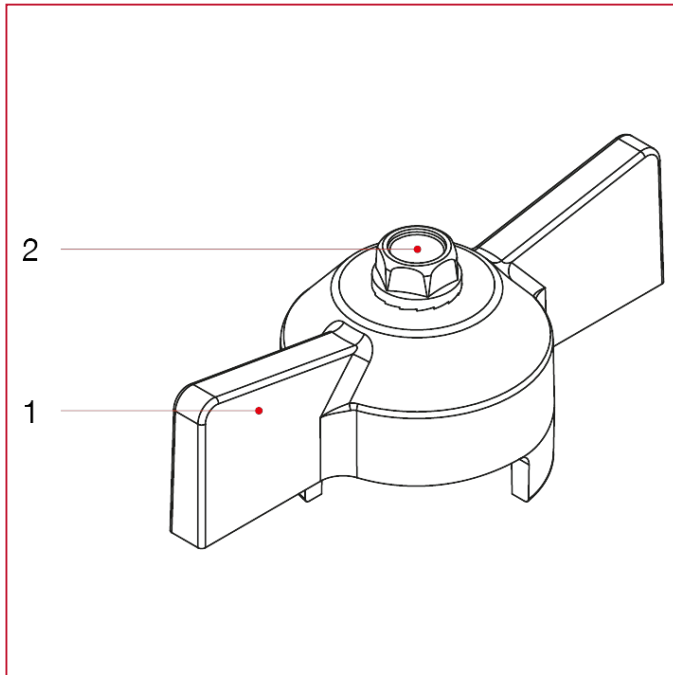

HANDLES FOR GAS BALL VALVES

087G T handle with screw for ball valves

MATERIALS

POS.	DESCRIPTION	N.	MATERIAL
------	-------------	----	----------