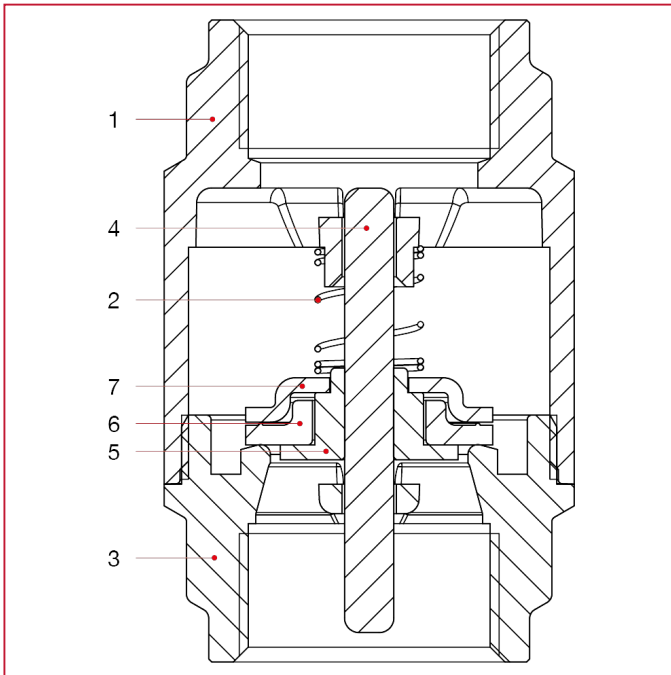

EUROPA[®] CHECK AND FOOT VALVES

100 Europa[®] check valve

MATERIALS

POS.	DESCRIPTION	N.	MATERIAL
1	Body	1	Brass CW617N
2	Spring	1	Stainless steel AISI 302
3	End adapter	1	Brass CW617N
4	Pin	1	Brass CW614N
5	Cap	1	Brass CW614N
6	Washer	1	NBR
7	Plate	1	Stainless steel AISI 304