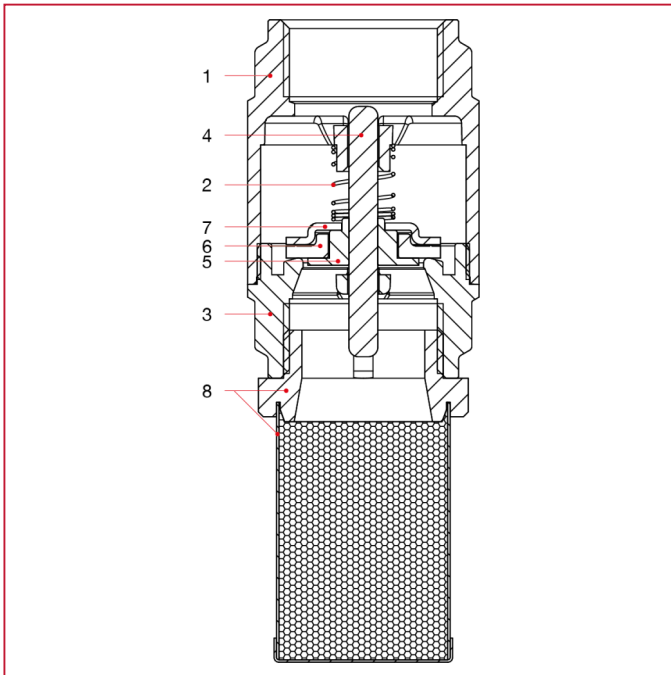

## 105 EUROPA<sup>®</sup> foot valve

### MATERIALS

POS.	DESCRIPTION	N.	MATERIAL
1	Body	1	Brass CW617N
2	Spring	1	Stainless steel AISI 302
3	End adapter	1	Brass CW617N
4	Pin	1	Brass CW614N
5	Cap	1	Brass CW614N
6	Washer	1	NBR
7	Plate	1	Stainless steel AISI 304
8	Strainer	1	Polymer and Stainless steel AISI 304