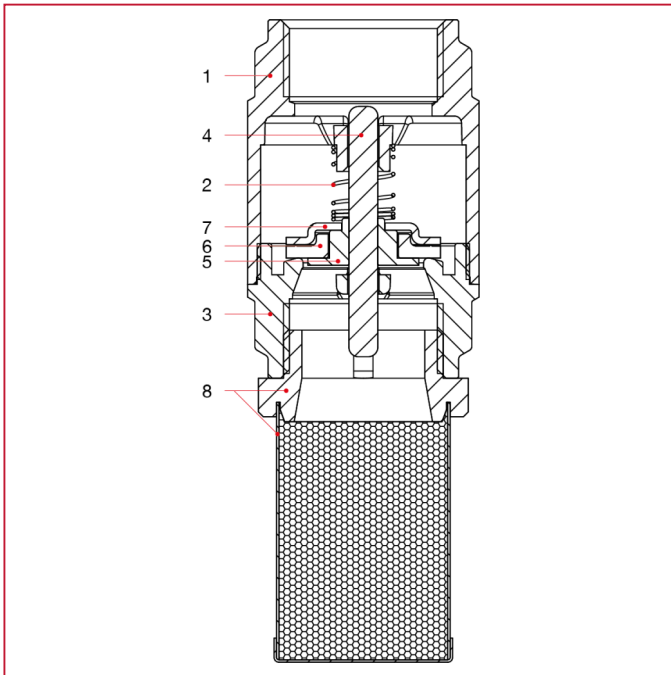

## 105 Europa<sup>®</sup> foot valve

### MATERIALS

POS.	DESCRIPTION	N.	MATERIAL
1	Body	1	Brass CW617N
2	Spring	1	Stainless steel AISI 302
3	End adapter	1	Brass CW617N
4	Pin	1	Brass CW614N
5	Cap	1	Brass CW614N
6	Washer	1	NBR
7	Plate	1	Stainless steel AISI 304
8	Strainer	1	Polymer and Stainless steel AISI 304