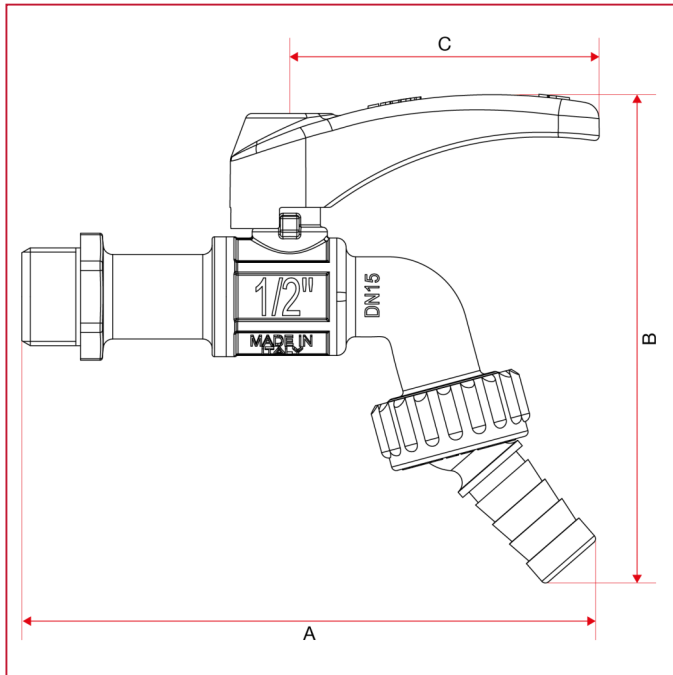

BIBCOCKS

131 Spin hose bibcock with mobile connection

OVERALL DIMENSIONS

	1/2"
DN	15
A	122
B	103
C	66
Kg/cm ² bar	15
LBS - psi	217,5