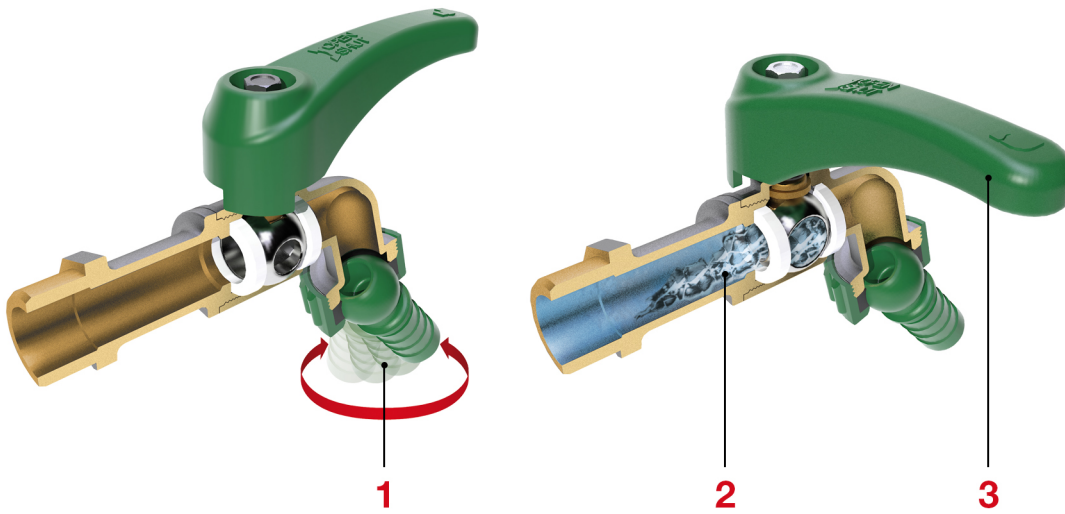

## 131 Spin hose bibcock with mobile connection

### INSTRUCTIONS

- 1 - 360° turn. It avoids the garden hose flattening.
- 2 - High resistance against freeze.
- 3 - Ergonomic handle.