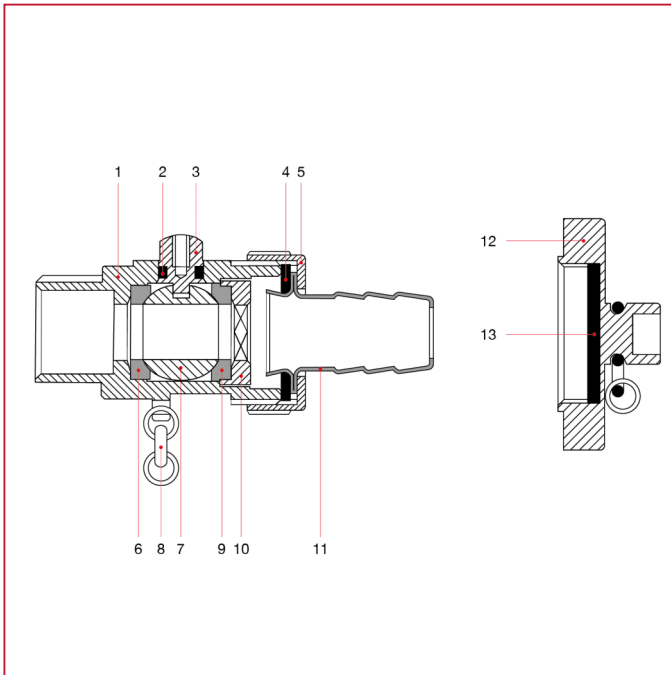

139 Drain ball valve with brass hose connection

MATERIALS

POS.	DESCRIPTION	N.	MATERIAL
1	Body	1	Brass CW617N
2	Washer	1	NBR
3	Stem	1	Brass CW617N
4	Washer	1	NBR
5	Nut	1	Brass CW617N
6	Seat	1	P.T.F.E.
7	Ball	1	Chrome-plated brass CW617N
8	Chain	1	Brass CW508L
9	Seat	1	P.T.F.E.
10	Washer	1	Brass CW617N
11	Hose connection	1	Brass CW508L
12	Cap	1	Brass CW508L
13	Washer	1	NBR