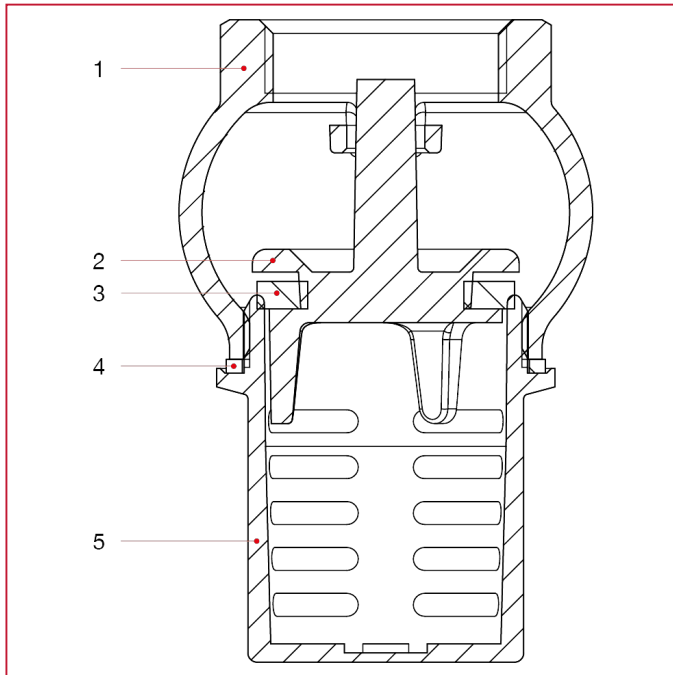

FOOT VALVE

140 Foot valve

MATERIALS

POS.	DESCRIPTION	N.	MATERIAL
1	Body	1	Brass CW617N
2	Plate	1	Brass CW617N
3	Washer	1	NBR
4	Washer	1	Fiber
5	Strainer	1	Brass CC757S