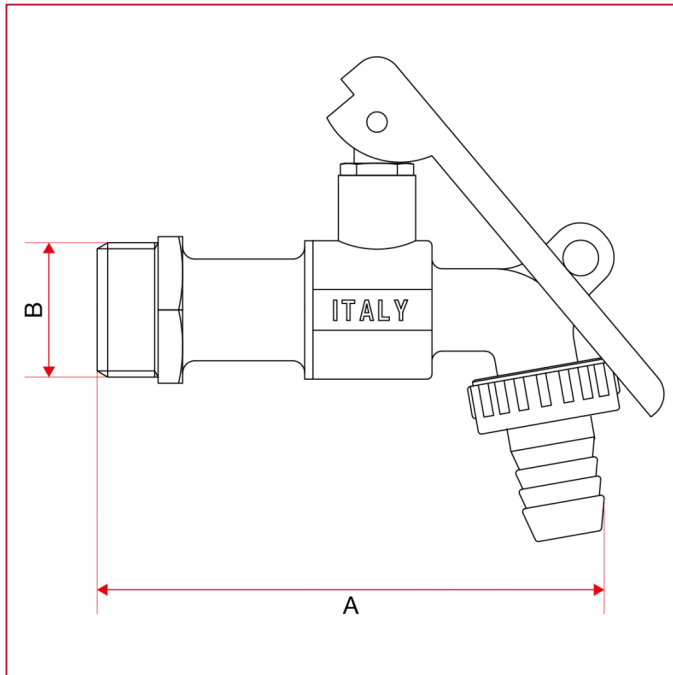

BIBCOCKS

144 Ball hose bibcock with lockpad eye

OVERALL DIMENSIONS

	1/2"	3/4"
A	102	102
B	1/2"	3/4"
Kg/cm2 bar	15	15
LBS - psi	217,5	217,5