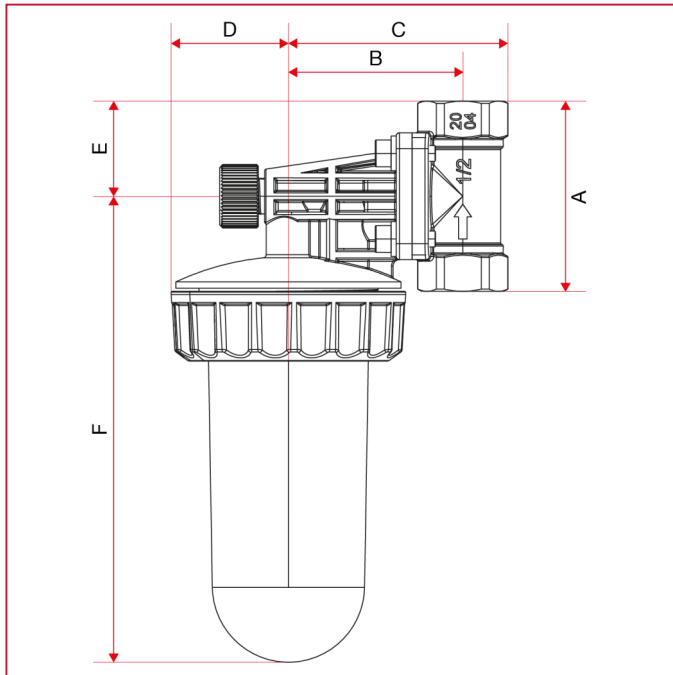

POLYPHOSPHATE PROPORTIONAL DOSER

187 Polyphosphate proportional doser I-DOSER

OVERALL DIMENSIONS

	1/2"x1/2"
A	60
B	55
C	69,5
D	37
E	30
F	147
Kg/cm2 bar	8
LBS - psi	116