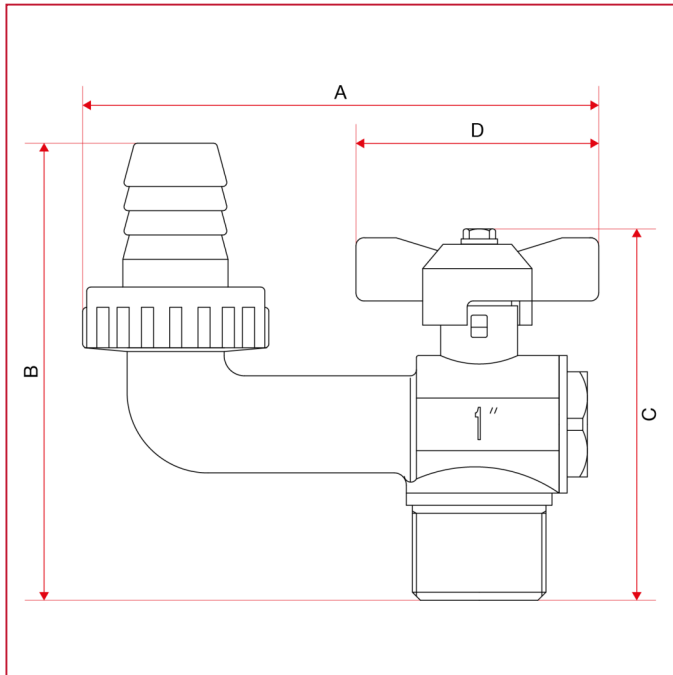

191 Garden hose bibcock with brass connection

OVERALL DIMENSIONS

	1/2"	3/4"	1"
A	101	111	126
B	81	92	111
C	74	79	91
D	61	61	61
Kg/cm ² bar	15	15	12
LBS - psi	217,5	217,5	174