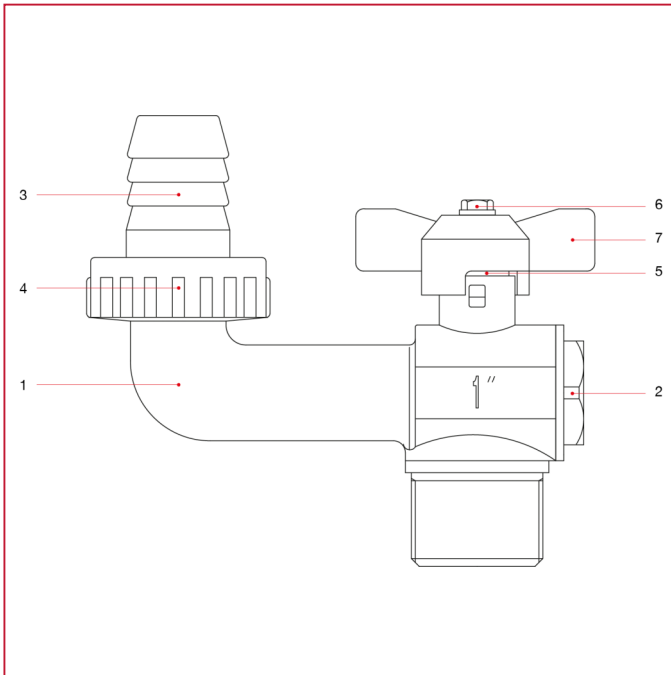

## 191 Garden hose bibcock with brass connection

### MATERIALS

POS.	DESCRIPTION	N.	MATERIAL
1	Body	1	Brass CW617N
2	Cap	1	Brass CW617N
3	Hose connection	1	Brass CW614N
4	Nut	1	Brass CW614N
5	Packing gland	1	Brass CW614N
6	Screw	1	Zinc-plated steel C4C
7	T handle	1	Varnished aluminium