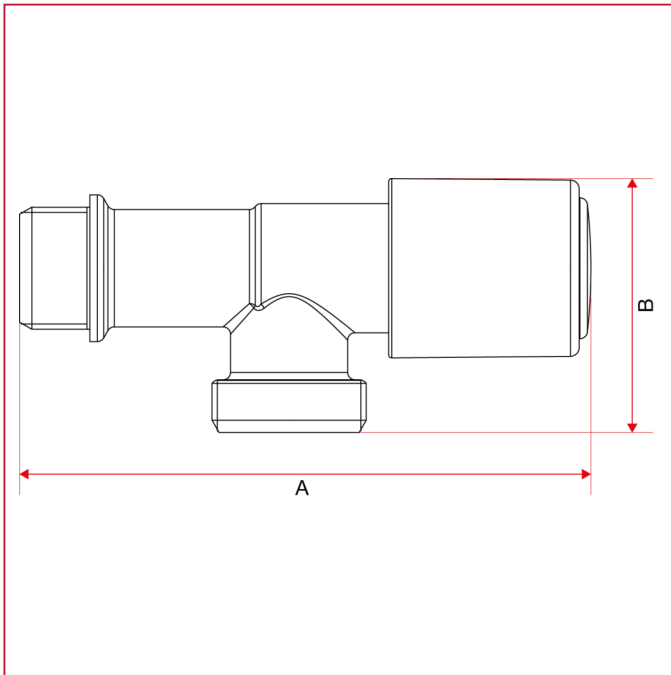

## 225 Horizontal washing machine valve, heavy pattern

### OVERALL DIMENSIONS

	1/2"
DN	15
A	97,5
B	43,3
Kg/cm <sup>2</sup> bar	16
LBS - psi	232