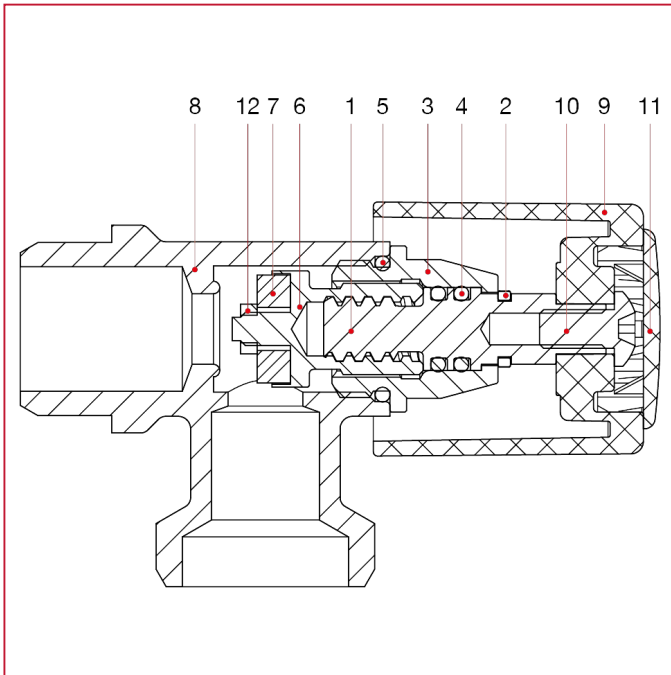

WASHING MACHINE VALVES

226 Horizontal washing machine valve

MATERIALS

POS.	DESCRIPTION	N.	MATERIAL
1	Pin	1	Brass CW617N
2	Seeger	1	CW452K
3	Cap	1	Brass CW617N
4	O-ring	2	EPDM
5	O-ring	1	EPDM
6	Screw	1	Brass CW617N
7	Washer	1	EPDM
8	Body	1	Chrome-plated brass CW617N
9	Handle	1	Chrome-plated ABS
10	Screw	1	Zinc-plated steel C4C
11	Clip	1	Varnished ABS
12	Nut	1	Brass CW614N