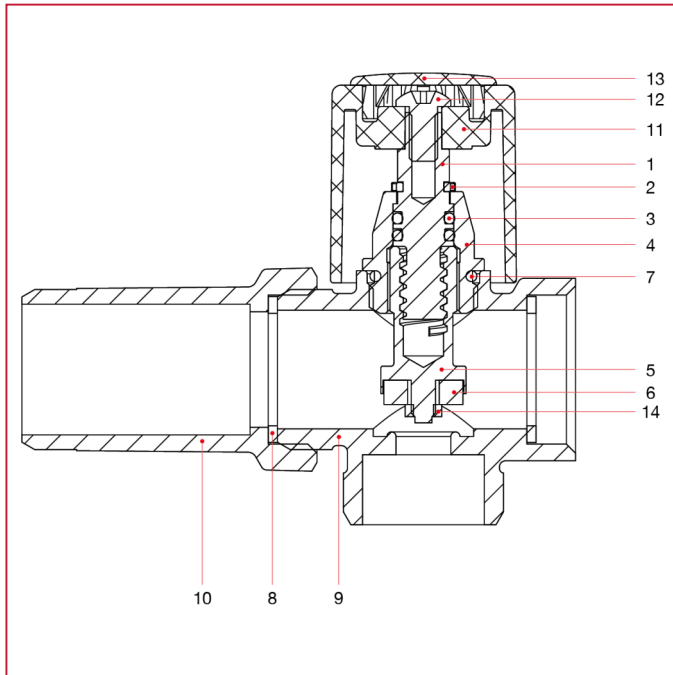

## 230 One-piece spacer for faucets

### MATERIALS

POS.	DESCRIPTION	N.	MATERIAL
1	Pin	1	Brass CW617N
2	Seeger	1	CW452K
3	O-ring	2	EPDM
4	Cap	1	Brass CW617N
5	Screw	1	Brass CW617N
6	Washer	1	EPDM
7	O-ring	1	EPDM
8	Washer	2	Red fiber
9	Body	1	Chrome-plated brass CW617N
10	Extension	1	Chrome-plated brass CW617N
11	Handle	1	Chrome-plated ABS
12	Screw	1	Zinc-plated steel C4C
13	Clip	1	Varnished ABS
14	Nut	1	Brass CW614N