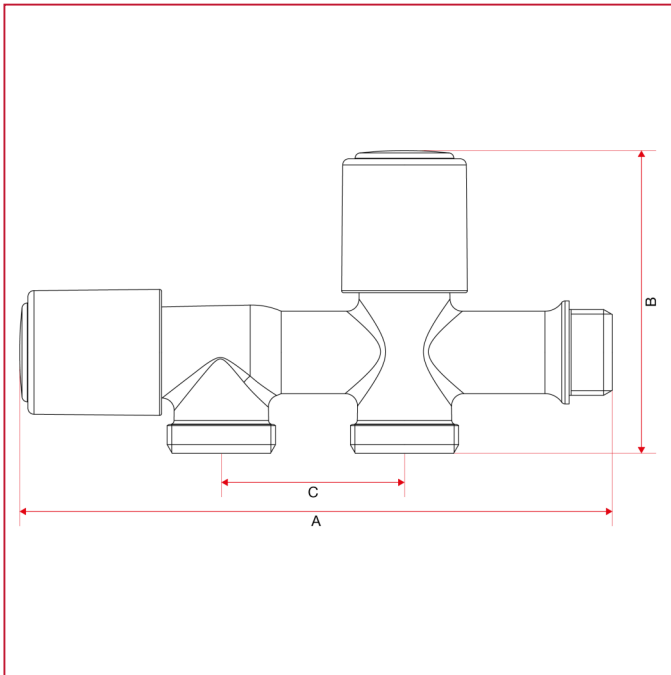

WASHING MACHINE VALVES

240 Washing machine and dishwasher valve

OVERALL DIMENSIONS

	1/2"
DN	15
A	144
B	73,5
C	44,5
Kg/cm ² bar	16
LBS - psi	232