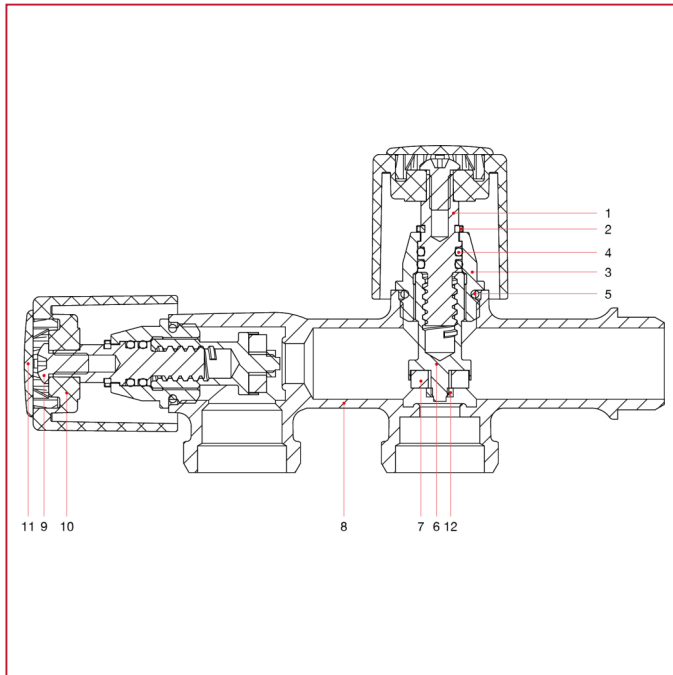

WASHING MACHINE VALVES

240 Washing machine and dishwasher valve

MATERIALS

POS.	DESCRIPTION	N.	MATERIAL
1	Pin	2	Brass CW617N
2	Seeger	2	CW452K
3	Cap	2	Brass CW617N
4	O-ring	4	EPDM
5	O-ring	2	EPDM
6	Screw	2	Brass CW617N
7	Washer	2	EPDM
8	Body	1	Chrome-plated brass CB753S
9	Screw	2	Zinc-plated steel C4C
10	Handle	2	Chrome-plated ABS
11	Clip	2	Varnished ABS
12	Nut	1	Brass CW614N