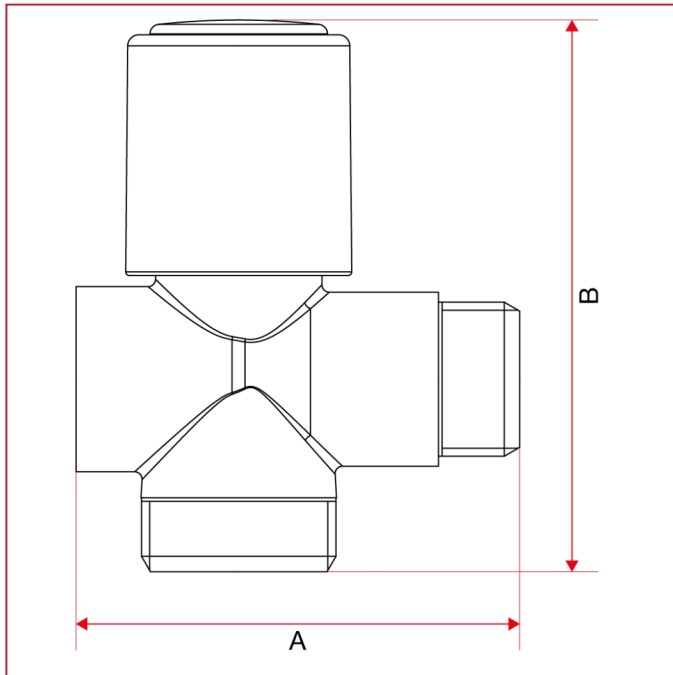

WASHING MACHINE VALVES

255 3-way washing machine valve

OVERALL DIMENSIONS

	1/2"
DN	15
A	60
B	74,5
Kg/cm ² bar	16
LBS - psi	232