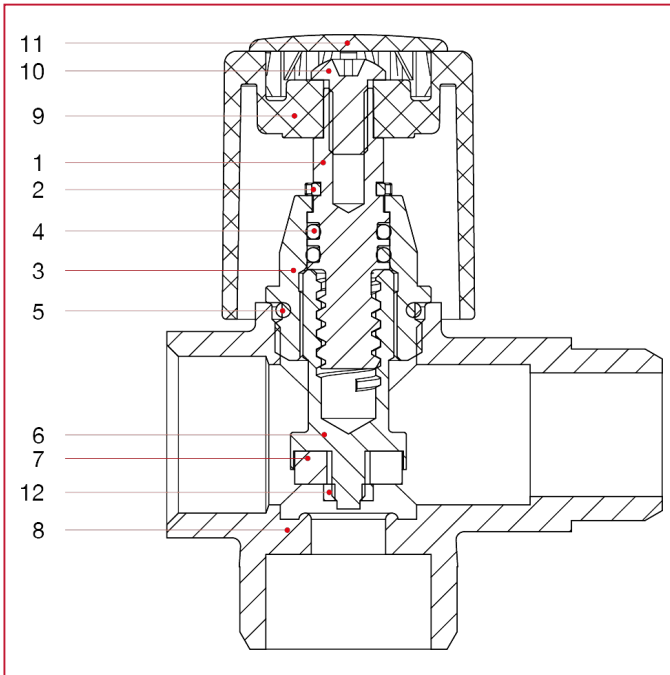

WASHING MACHINE VALVES

255 3-way washing machine valve

MATERIALS

POS.	DESCRIPTION	N.	MATERIAL
1	Pin	1	Brass CW617N
2	Seeger	1	CW452K
3	Cap	1	Brass CW617N
4	O-ring	2	EPDM
5	O-ring	1	EPDM
6	Screw	1	Brass CW617N
7	Washer	1	EPDM
8	Body	1	Chrome-plated brass CW617N
9	Handle	1	Chrome-plated ABS
10	Screw	1	Zinc-plated steel C4C
11	Clip	1	Varnished ABS
12	Nut	1	Brass CW614N