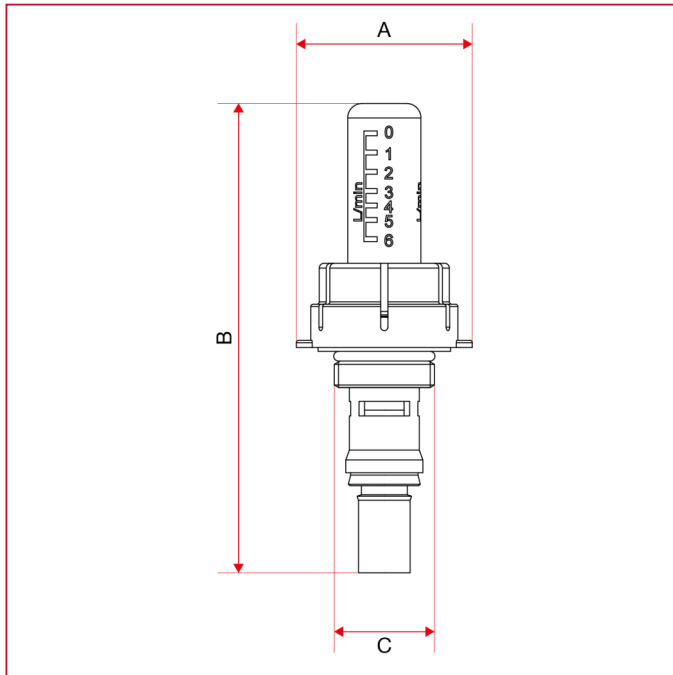

ACCESSORIES FOR MANIFOLDS

471FL Flow meter

OVERALL DIMENSIONS

	1/2"
A	36,5
B	97,5
C	G 1/2"