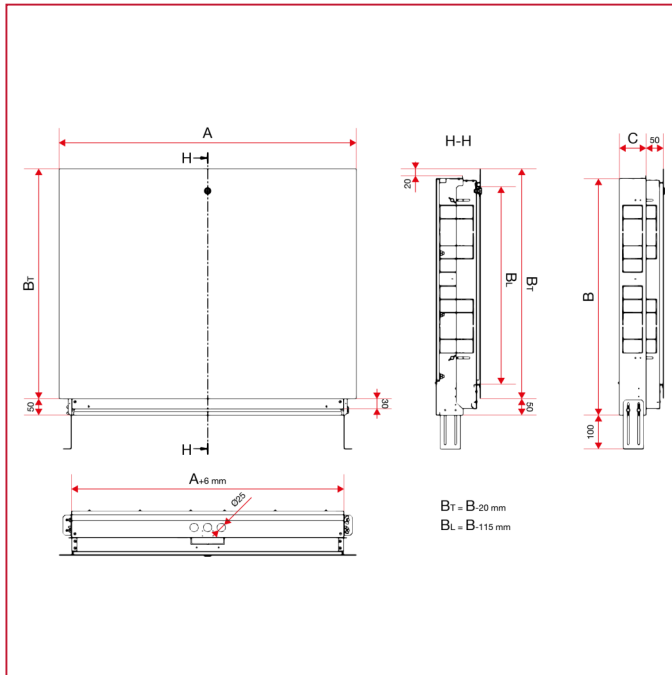

METAL BOXES FOR MANIFOLDS

498 Metal box for manifolds

OVERALL DIMENSIONS

	500x500x (80-130)	600x500x (80-130)	700x500x (80-130)	800x500x (80-130)	900x500x (80-130)	1000x500 x(80-130)	1100x500 x(80-130)
A	500	600	700	800	900	1000	1100
B	600	600	600	600	600	600	600
C	80	80	80	80	80	80	80