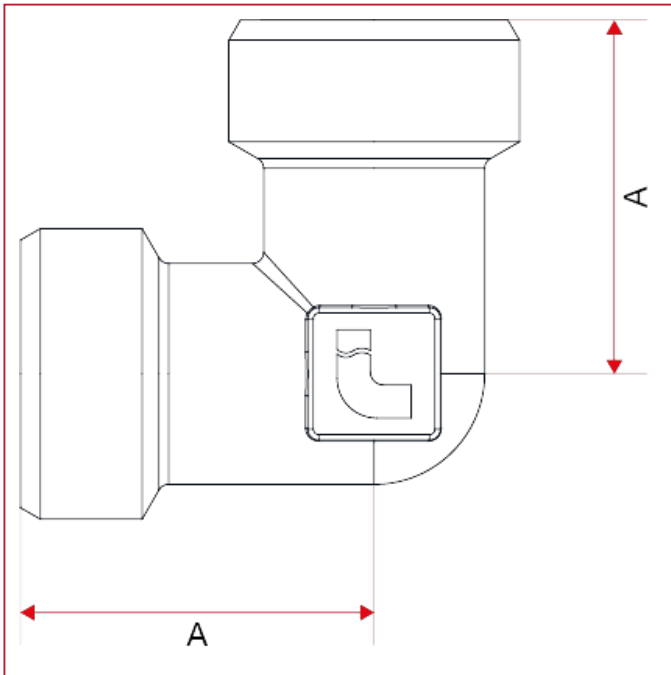

# FITTINGS FOR MULTILAYER, PEX, POLYBUTYLENE AND COPPER PIPE

## 540 Male elbow

### OVERALL DIMENSIONS

540 available sizes: 1/2"x1/2", 1/2"x3/4" eurokonus, 3/4"x3/4" eurokonus, 1"x1"

	1/2"x1/2"	1/2"x3/4"	3/4"x3/4"	1"x1"
A	26	30	32	34
Kg/cm <sup>2</sup> bar	20	20	20	20
LBS - psi	290	290	290	290