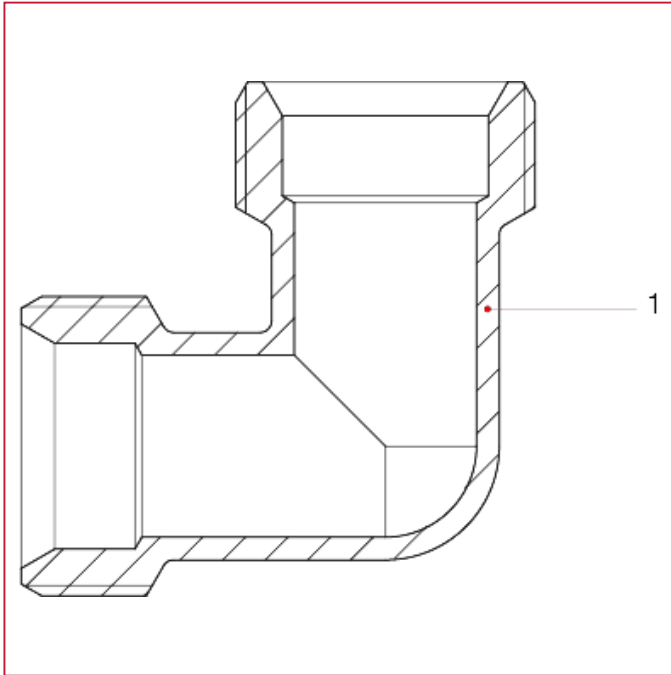

FITTINGS FOR MULTILAYER, PEX, POLYBUTYLENE AND COPPER PIPE

540 Male elbow

MATERIALS

POS.	DESCRIPTION	N.	MATERIAL
1	Fitting	1	Nickel-plated brass CW617N