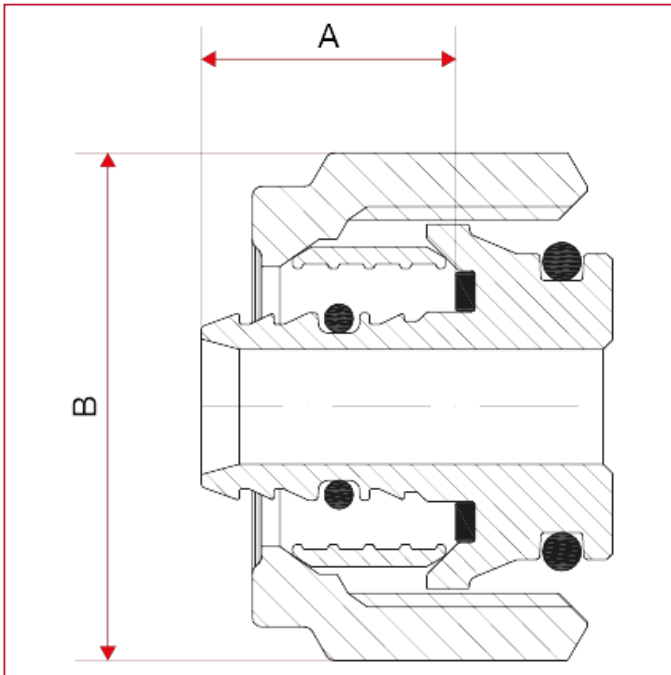

FITTINGS FOR MULTILAYER, PEX, POLYBUTYLENE AND COPPER PIPE

595M Nut and adapter for multilayer pipe

OVERALL DIMENSIONS

595M available size with 1/2" nut

	1/2"-14X 2	1/2"-16X 2	1/2"-16X 2,25
A	13,3	13	13
B	Es. Ch. 24	Es. Ch. 24	Es. Ch. 24

595M available size with 3/4" nut EUROKONUS

	3/4"-16X 2	3/4"-18X 2	3/4"-20X 2
A	14	14	14
B	Es. Ch. 26	Es. Ch. 26	Es. Ch. 26