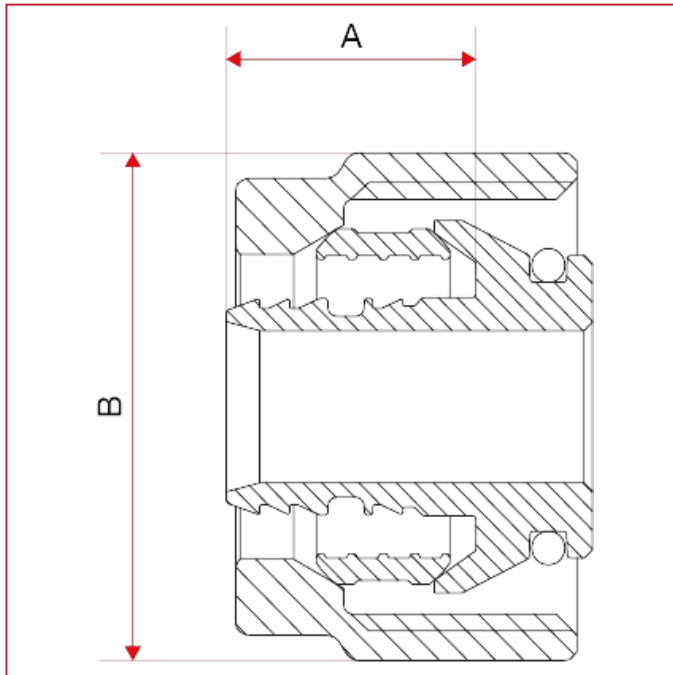

FITTINGS FOR MULTILAYER, PEX, POLYBUTYLENE AND COPPER PIPE

595P Nut and adapter for PEX pipe

OVERALL DIMENSIONS

595P available size with 3/4" nut EUROKONUS

| | 3/4" - 16X1,5 | 3/4" - 16X1,8 | 3/4" - 16X2 | 3/4"-17X 2 | 3/4" - 20X1,9 | 3/4" - 20X2 |
|---|------------------|------------------|----------------|---------------|------------------|----------------|
| A | 15 | 17,5 | 15 | 15 | 16,7 | 15 |
| B | Es. Ch. 26 | Es. Ch. 30 | Es. Ch. 26 | Es. Ch. 26 | Es. Ch. 30 | Es. Ch. 26 |