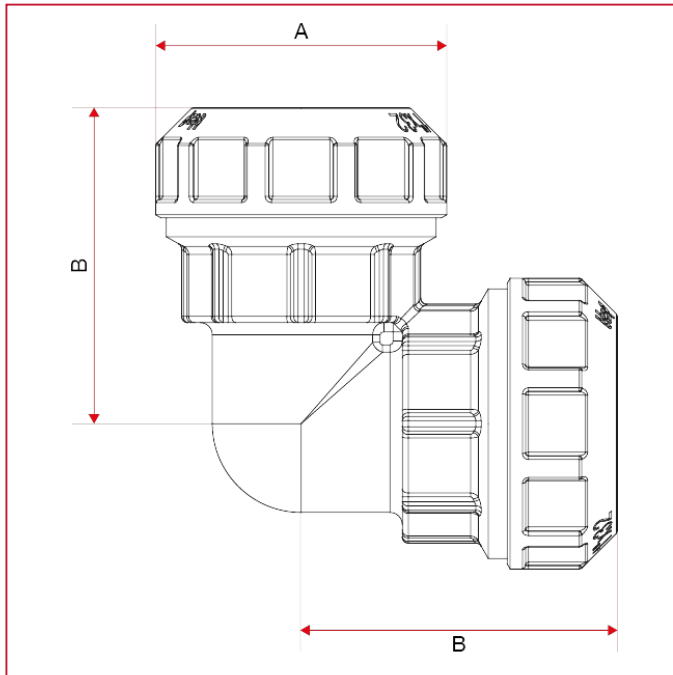

VX-N FITTINGS FOR POLYETHYLENE PIPES

750 Elbow coupling

OVERALL DIMENSIONS

	20	25	32	40
A	32	38	47,5	58
B	35	41,5	51,5	59,5