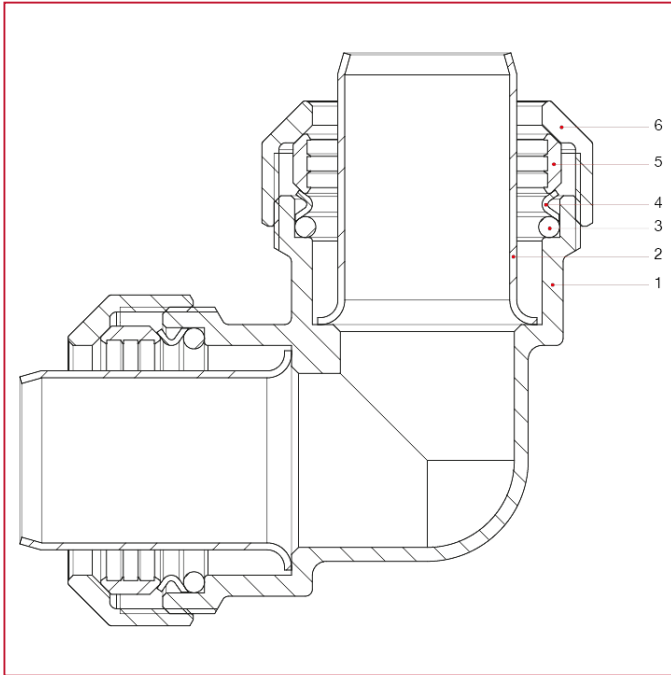

VX-N FITTINGS FOR POLYETHYLENE PIPES

750 Elbow coupling

MATERIALS

POS.	DESCRIPTION	N.	MATERIAL
1	Body	1	Brass CW617N
2	Liner	2	Stainless steel AISI 304
3	O-ring	2	NBR
4	O-Ring pushing washer	2	Stainless steel AISI 304
5	Fastening ring	2	Brass CW617N
6	Tightening nut	2	Brass CW617N