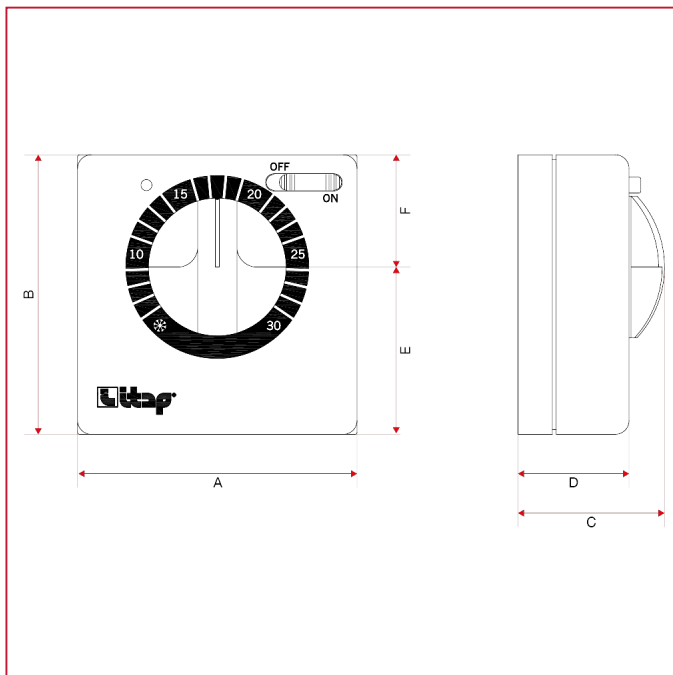

THERMOSTATS AND CHRONOTHERMOSTATS

820CS Mechanical room thermostat with changeover switching, on/off functioning led

OVERALL DIMENSIONS

A	71
B	71
C	37,5
D	28,4
E	42,5
F	28,5