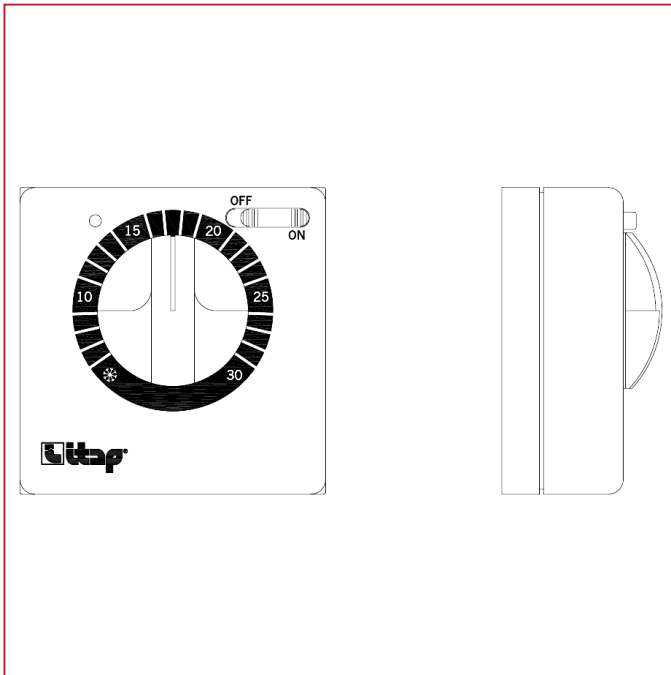

# THERMOSTATS AND CHRONOTHERMOSTATS

**820CS** Mechanical room thermostat with changeover switching, on/off functioning led

## MATERIALS

POS.	DESCRIPTION	N.	MATERIAL
1	Body	1	ABS
2	Base	1	Nylon