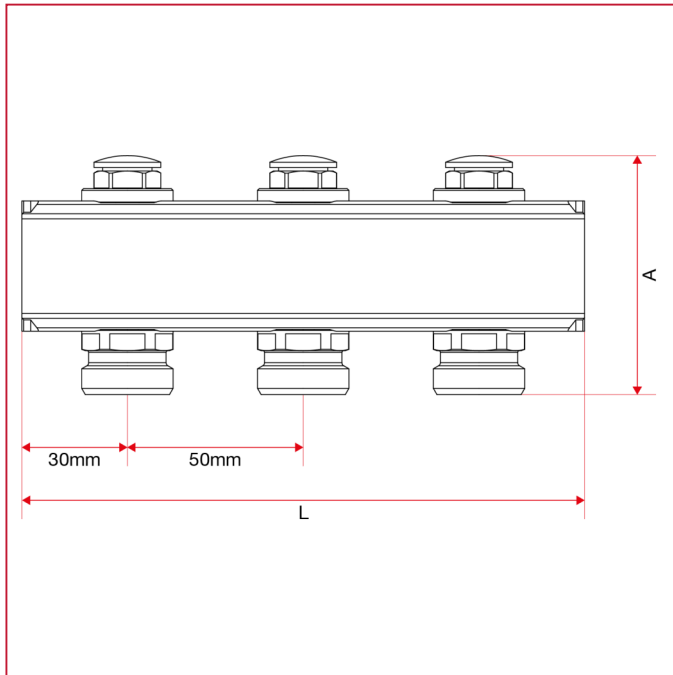

PRE-ASSEMBLED NICKEL-PLATED BRASS MANIFOLDS

925 Single manifold with lockshields

OVERALL DIMENSIONS

| | 1"x3/4"x 2 | 1"x3/4"x 3 | 1"x3/4"x 4 | 1"x3/4"x 5 | 1"x3/4"x 6 | 1"x3/4"x 7 | 1"x3/4"x 8 | 1"x3/4"x 9 | 1"x3/4"x 10 | 1"x3/4"x 11 | 1"x3/4"x 12 | 1"x3/4"x 13 |
|------------------------|---------------|---------------|---------------|---------------|---------------|---------------|---------------|---------------|----------------|----------------|----------------|----------------|
| A | 68 | 68 | 68 | 68 | 68 | 68 | 68 | 68 | 68 | 68 | 68 | 68 |
| L | 110 | 160 | 210 | 260 | 310 | 360 | 410 | 460 | 510 | 560 | 610 | 660 |
| Kg/cm ² bar | 10 | 10 | 10 | 10 | 10 | 10 | 10 | 10 | 10 | 10 | 10 | 10 |
| LBS - psi | 145 | 145 | 145 | 145 | 145 | 145 | 145 | 145 | 145 | 145 | 145 | 145 |