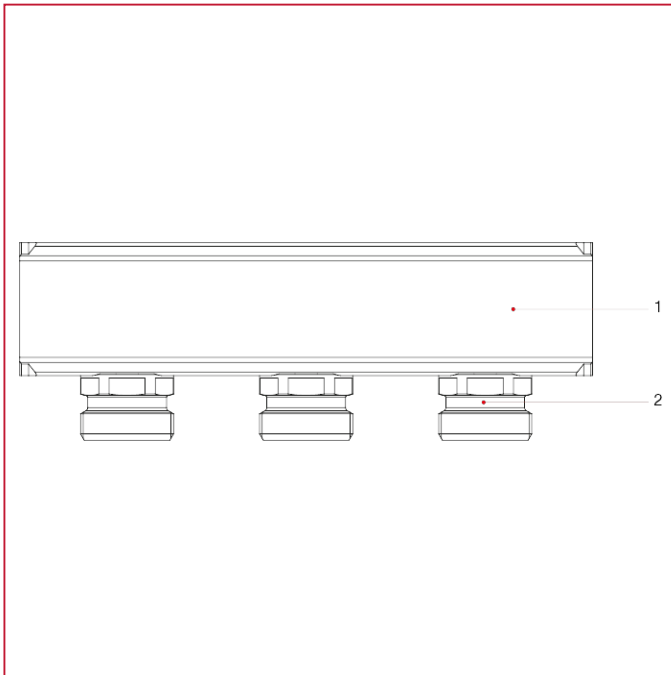

945 Single manifold, with 3/4" Eurokonus outlets

MATERIALS

POS.	DESCRIPTION	N.	MATERIAL
1	Manifold	1	Brass CW603N M-S
2	Male/male adapter	2-13	Brass CW614N