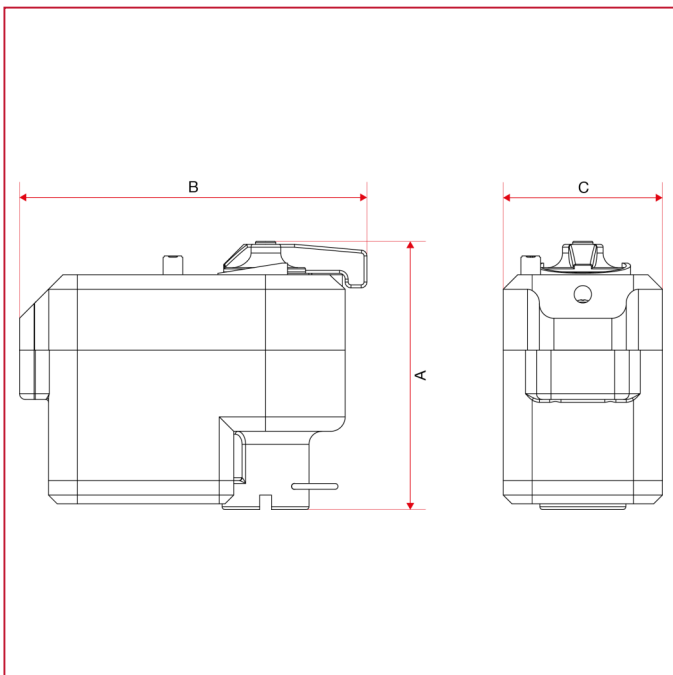

ACCESSORIES FOR SOLAR HEATING SYSTEMS

991 Electric actuator for zone ball valves with manual unlocking device

OVERALL DIMENSIONS

	230V x 25sec	230V x 50sec	24V x 50sec
A	92,5	92,5	92,5
B	120	120	120
C	55	55	55